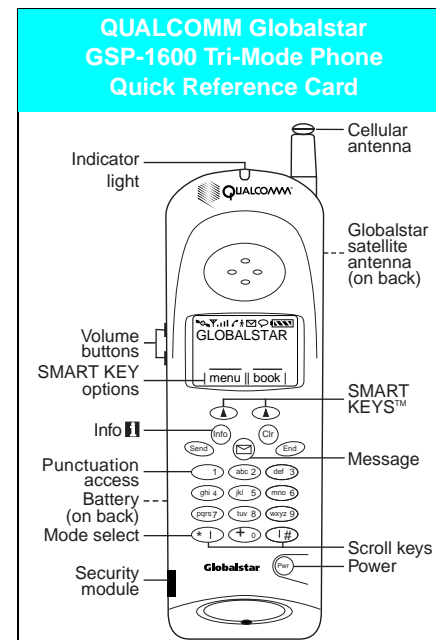

Troubleshooting	
Problem	Solution
Making Calls	Rotate or fully extend the appropriate antenna.
	In Globalstar satellite mode, ensure satellite antenna has a clear view of the sky.
	Globalstar → Check that you selected the correct service mode:
	Cellular → Press and hold <b>*1</b> , select 2 Globalstar.
	Press and hold <b>*1</b> , select 3 Digital or 4 Analog.
	Remove all service providers from Prohibited List.
	Check signal strength.
Receiving Calls	Check that the security module is properly installed.
	If "Calling is Restricted" displays, check the Restrict Phone setting.
	Check that phone is on.
Receiving Calls	Check that the ringer is loud enough.
	Rotate or fully extend the appropriate antenna. →

Troubleshooting	
Problem	Solution
Receiving Calls (continued)	In Globalstar satellite mode, ensure satellite antenna has a clear view of the sky.
	Check that you selected the correct service mode:
	Globalstar → Press and hold <b>*1</b> , select 2 Globalstar.
	Cellular → Press and hold <b>*1</b> , select 3 Digital or 4 Analog.
	Remove all service providers from Prohibited List.
	Check signal strength.
	Check that the security module is properly installed.
<b>My phone number is:</b> (to see your phone number, turn phone on or press Info key)	
<b>My service provider's number is:</b>	
Copyright © 1999-2000 QUALCOMM Incorporated 80-98155-2EN Rev-	